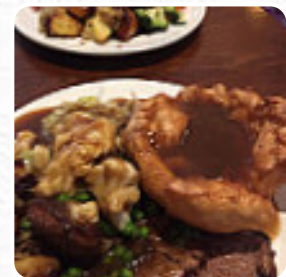

Here you can find the [menu](#) of The Bull Inn in Tonbridge and Malling. At the moment, there are *10* courses and drinks on the card. You can inquire about **seasonal or weekly deals** via phone. What [User](#) likes about The Bull Inn:

superb Sunday roast on 2nd january after all the christmas and new year cook they have to do themselves. the bark was rarely too perfection, veg fresh and al dente. superb bratereien and yorkies and generous amounts of gravity. we have also organized a party here on Saturday and the staff surpassed to make it a success, so massiw thanks to yvette, trevor and reece. [read more](#). As a customer, you can use the WiFi of the restaurant free of charge, Depending on the weather conditions, you can also sit outside and eat. At The Bull Inn in Tonbridge and Malling, **tasty, juicy, delicious barbecue is freshly prepared** on an open flame and served with fine sides, fine [vegetarian](#) dishes are also in the menu available. Also, there are many timeless British dishes on the menu that will satisfy any lover of British cuisine, Of course, you also have to try the tasty burgers, that come with sides like fries, salads, or wedges served.