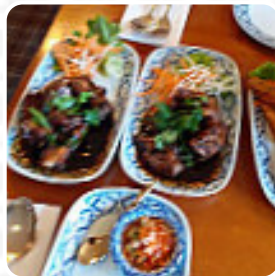

Golden Fleece Menu

<https://menulist.menu>
Farnham Road, Waverley, United Kingdom
+441252702349

As soon as we have a meal plan for Golden Fleece from Waverley, we will publish it here. In the meantime, feel free to take a look at the meal plans in the surrounding area. Or help us by *making available a photo of the menu here*. What [User](#) likes about Golden Fleece:

A birthday visit for the family. Friendly welcome from the delightful pub manager lady and other staff. Easy to read menu with a mixture of British and Thai classics. Swiftly delivered after ordering. Well cooked and tasty. The pub is well furnished, clean and tidy. The menu is well-priced and delivered faultless. Highly commended. We will return! [read more](#). The restaurant and its premises are wheelchair accessible and thus usable with a wheelchair or physiological limitations, Depending on the weather, you can also sit outside and eat and drink. What [User](#) doesn't like about Golden Fleece:

Unfortunately the food was below average and tasteless. Most likely re-heated many times. Apple pie came frozen inside. The staff was nice and friendly but definitely not a place to come back. [read more](#). In Waverley, traditional menus are prepared in the kitchen of Golden Fleece with original Asian spices fine. You can take a break at the bar with a cool beer or other alcoholic and non-alcoholic drinks. The **Asian fusion cuisine** is also an important part of Golden Fleece. Anyone who finds the usual and generally known menus too ordinary should approach with a willingness to experiment and try some exciting combination of ingredients eat, **meals** from Thailand are prepared here with the popular spices and (fish-) sauces.