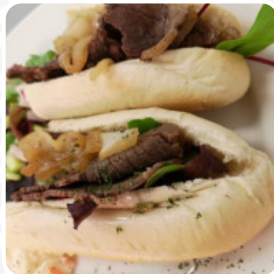

The Tractor Shed Bistro Menu

<https://menulist.menu>
Rossall Lane, Wyre, United Kingdom
+441253874389 - <http://www.tractorshedbistro.com/>

We might have **the meal plan of The Tractor Shed Bistro** from Wyre in the gallery. A list of the dishes and drinks can be found further down. Are you currently at The Tractor Shed Bistro or planning a visit? Help us by [uploading a photo of the menu here](#). What [User](#) likes about The Tractor Shed Bistro: Consistently friendly service and great food. Warm welcome at the door. Seated quickly. Food came super fast. Very tasty. We're frequent visitors and we're never disappointed. [read more](#). The restaurant is accessible and can therefore also be used with a wheelchair or physiological limitations, Depending on the weather conditions, you can also sit outside and eat and drink. What [Blippo](#) doesn't like about The Tractor Shed Bistro: What a load of rubbish planned our whole day out around advertised closing times. 8 of us turned away at 3.50 as they were closing. Was just about to have dinner pint ice cream. Blonde girl was nice the small girl with glasses was rude. Never again [read more](#). For breakfast, a *diverse brunch* is offered at The Tractor Shed Bistro in Wyre that you can enjoy according to your mood, Particularly fans of the British cuisine are excited about the extensive selection of traditional meals and love the typical English cuisine. In the end, the environment also matters: In this context, the **bistro** with its idyllic small size can create the suitable inviting atmosphere.