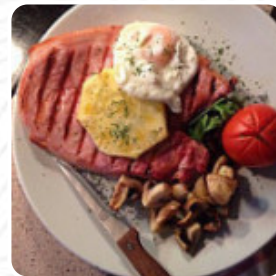

The George Menu

<https://menulist.menu>

31 Cardiff Road, Mountain Ash I-CF45 4HA, United Kingdom

+441443474157

On this site, you can find the complete menu of The George from Mountain Ash. Currently, there are 16 meals and drinks up for grabs. For *seasonal or weekly deals*, please contact the owner of the restaurant directly. You can also contact them through their website. What [User](#) likes about The George: a rascal paradise! the hotel is located directly on the taff trail is a great place to meet and start your walk or end at the end of the day for a drink with a beautiful meal. there is so much to see if they socialize with friends or family, this is a great family-friendly pub and doggos are also welcomed. the employees are amazing and always welcome them with a smile. a large selection of drinks are available and th... [read more](#). What [Wendy H](#) doesn't like about The George:

Staff were fantastic but no food after 3pm is not good for a local pub 'Inn '. Missing a trick not serving food till at least 9pm. Missed 7 food orders with us lot [read more](#). A journey through Great Britain without getting on a plane is absolutely possible when it comes to culinary delights: The George in Mountain Ash traditionally shines for instance with Fish and Chips, mashed potatoes or **roast with Yorkshire Pudding** and as dessert a delicious Trifle, Moreover, the menu of this gastropub offers a good and especially comprehensive diversity of beers from the region and the world that are definitely worth a try. Following various sports events and competitions is also one of the pluses of visiting this sports bar, Of course, you also have to try the **scrumptious burgers**, that come with sides like fries, salads, or wedges provided.