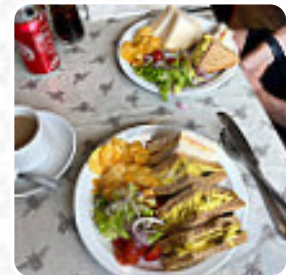

## ***The Honey Pot Menu***

<https://menulist.menu>

4 High Street, Shoreham I-TN14 7TD, United Kingdom

+447546696623 - <http://www.facebook.com/thehoneypotshoreham/>

Here you can find the [menu](#) of **The Honey Pot** in [Shoreham](#). At the moment, there are 16 meals and drinks on the menu. You can inquire about **seasonal or weekly deals** via phone. What [User](#) likes about The Honey Pot: very friendly; excellent coffee (I'm usually not a coffee fan, but I love it on honey pot.) work on the very beautiful owners to extend the menu to include a vegan sandwich / panini choice! in the meantime, the very tasty egg-carot sandwich is my favorite. big place for visitors in shoreham, but even better for local so many opportunities to catch with friends and neighbours! [read more](#). In pleasant weather you can even eat in the outdoor area, And into the accessible rooms also come visitors with wheelchairs or physical disabilities. With the comprehensive range of *coffee and tea specialties*, a visit to The Honey Pot becomes even more attractive, Lovers of the English cuisine are impressed by the extensive diversity of traditional menus and enjoy the taste of England. If you want to have breakfast, a hearty brunch awaits you, For a snack in between, the yummy sandwiches, healthy salads, and other snacks are suitable.