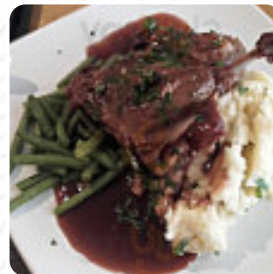

A comprehensive menu of The New Inn from [Deal](#) covering all **16** menus and drinks can be found here on the card. For *changing offers*, please get in touch via phone or use the contact details provided on the website. What [User](#) likes about The New Inn:

had a meal here, most likely the best pub mine I had. I ordered the cheeseburger and chips, it was a massive dish with eating. the chips were the real besties and perfectly cooked. huge burger in a bungalow with lots of good cheese and a beautiful little salad on the side. and the cost were also great, they think it was just under a ten. would have eaten again. [read more](#). At The New Inn in Deal, there's a diverse brunch for breakfast where you can indulge feast, there are also tasty [vegetarian](#) meals on the menu. Furthermore, there are several typically British menus on the menu that give every Englishman abroad the feeling of being at home, Naturally, you can't miss out on the **fine burgers**, which are accompanied by sides like fries, salads, or wedges offered.