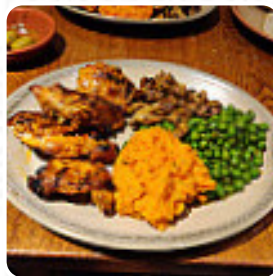

## ***Nando's Walton On Thames Menu***

<https://menulist.menu>

7 The Heart, Walton-On-Thames I-KT12 1GH, United Kingdom, Walton-on-Thames  
+441932223610,+441932246396,+441932227834

A complete menu of Nando's Walton On Thames from Walton-on-Thames covering all 16 meals and drinks can be found here on the food list. For [changing offers](#), please get in touch via phone or use the contact details provided on the website. What [User](#) likes about Nando's Walton On Thames: it has the best peri peri huhn ever. I loved eating and service. it's a little pricy, but it's worth it. if they long for juicy spicy chicken, this is the place. [read more](#). What [Cameron Feist](#) doesn't like about Nando's Walton On Thames: Food was great but felt we were being rushed. We were the only two people in the place, so why try and collect my plate 3 times whilst I'm still eating my main and then bring me the bill immediately after we finished (and hadn't asked for it yet)? Service: Dine in Meal type: Dinner Price per person: £20–30 Food: 5 Service: 3 Atmosphere: 3 Recommended dishes: Red Curry [read more](#). Nando's Walton On Thames from Walton-on-Thames uses for its delightful menus the Thai culinary popular spices and (fish-)sauces, along comes freshly harvested vegetables, [seafood](#) and meat, there are also **fine [vegetarian menus](#)** on the menu. Additionally, you're in for typical Italian cuisine inclusive of tasty classics like [pizza](#) and pasta, Inthemorning a **hearty brunch** is offered here.