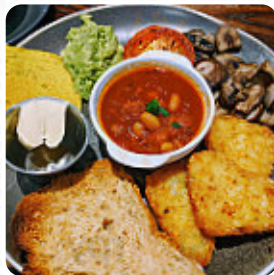

A complete menu of Vutie Beets from Letchworth covering all 16 menus and drinks can be found here on the card. For *seasonal or weekly deals*, please get in touch via phone or use the contact details provided on the website. What [User](#) likes about Vutie Beets:

so tasty eating, friendly staff, dog friendly and love all decor spread the vegan botschaft! a few times here and I'm never disappointed, came to the breakfast recently, one of my family members is a carnivore and she loved it too. so happy you are local so I can work my way through your menu! [read more](#). Vutie Beets from Letchworth is valued for its **exquisite burgers**, to which appetizing fries, salads and other sides are presented, Furthermore, you can get sweet treats, cake, simple snacks and chilled refreshments and hot beverages here. You can also look forward to delicious vegetarian cuisine, here they serve a **appetizing brunch** for breakfast.