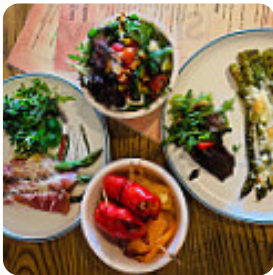

On this homepage, you can find the complete menu of The Whiteleaf Cross from [Princes Risborough](#). Currently, there are 16 menus and drinks available. For changing offers, please contact the restaurant owner directly. You can also contact them through their website. What [User](#) likes about The Whiteleaf Cross: I should have photographed my eating! this place had the best food I tasted in a good time. really good burgers. I tried something else! this pub is coming over. beautiful mood also there, very different to expect [read more](#). The restaurant also offers the possibility to sit outside and eat and drink in beautiful weather. What [User](#) doesn't like about The Whiteleaf Cross:

Edit. It would appear the smell was coming from a customer so have upgraded my review. Seems like a nice pub, a bit small. The abbot ale was nice. Original review: Nice beer, but the pub smells of wet dog and bleach [read more](#). At The Whiteleaf Cross in Princes Risborough, *tasty, juicy, delicious grill items is freshly grilled* on an open flame and served with flavorful sides, This sports bar is a popular hangout for visitors who enjoy watching the latest games or races on the big TV while enjoying food and drinks. You can also look forward to **scrumptious [vegetarian](#) cuisine**, You can take a break at the bar with a **freshly tapped beer** or other alcoholic and non-alcoholic drinks.