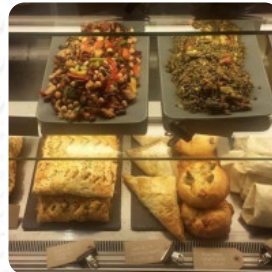

Tapa Organic Menu

<https://menulist.menu>

Lochwinnoch Road, Kilmacolm I-PA13 4HB, United Kingdom

+441505872620 - <http://tapa.com>

On this site, you can find the complete menu of Tapa Organic from Kilmacolm. Currently, there are **16** meals and drinks up for grabs. For *seasonal or weekly deals*, please contact the restaurant owner directly. You can also contact them through their website. What [User](#) likes about Tapa Organic: so glad to have found this little gem randomly! small menu in comparison to some other cafes, but they all sound amazing. I had the vegan French toast that I did not offer anywhere else and the portions are great. the coffee was also beautiful and I would like to take back for a coffee and one of the amazing vegan cakes! [read more](#). You can use the WLAN of the restaurant free of charge, And into the accessible spaces also come guests with wheelchairs or physiological disabilities. What [Christine Gribbin](#) doesn't like about Tapa Organic: Arrived at 5.05pm looking forward to a pizza to be told we don't serve food after 5pm as we have to let the ovens cool! 5 mins after 5 pm and couldn't serve us . Left in disgust . Poor show. [read more](#). At Tapa Organic from Kilmacolm you have the opportunity to **taste delicious [vegetarian courses](#)**, in which no trace of animal meat or fish was processed, Inthemorning a **hearty brunch** is offered here. Sometimes you may not want to consume a lot, in this case one of the fine sandwiches, a healthy salad or another snack is just right, The guests of the establishment are also thrilled with the comprehensive variety of various coffee and tea specialities that the establishment offers.

Tapa Organic Menu

Süße Desserts

CREPES

Eggs & Pancakes

OMELETTE

Toast

FRENCH TOAST

Coffee

COFFEE

*These types of dishes are
being served*

TOSTADAS

PANINI

BREAD

Restaurant Category

VEGAN

FRENCH