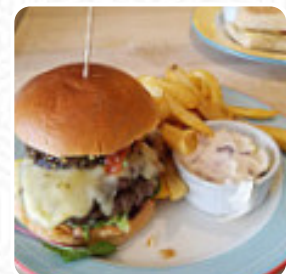

A complete [menu](#) of The Boathouse from Giffnock covering all 16 dishes and drinks can be found here on the menu. For **seasonal or weekly deals**, please get in touch via phone or use the contact details provided on the website. What [User](#) likes about The Boathouse:

really nice quiet relaxing atmosphere, we had a nice view of the swans and park. ordered a few toasties, nothing too hard as we wanted to walk around the entire park. the food was before place and the service was delightful. only that is that I didn't really like the type of coffee that was used, although its probably I was fussy. [read more](#).

At The Boathouse in Giffnock, a **hearty brunch** is served in the morning, where you can have your fill pamper your taste buds, Likewise, the visitors of the establishment prefer the comprehensive selection of differing coffee and tea specialities that the restaurant provides. The burgers of this establishment are among the highlights and are usually served with filling sides such as French fries, leaf and cabbage salads or wedges, For a snack in between, the tasty sandwiches, small salads, and other snacks are suitable.