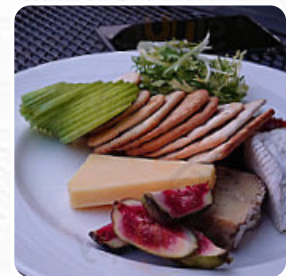

On this webpage, you can find the *complete [menu](#)* of *The White Horse At Woolley Moor* from Woolley Moor. Currently, there are **16** meals and drinks available. For **seasonal or weekly deals**, please contact the restaurant owner directly. You can also contact them through their website. What [User](#) likes about The White Horse At Woolley Moor:

exceptional. While this may seem a bit out of the way for people, it is worth the trip. the owners are proud to welcome the people in their restaraunt and offer a culinary experience instead of just a meal. in 6 or so, eating was always by the highest standard. the menu includes many flavors and they were always happy to make reasonable requests for change. the price for a meal, while not the cheapest way to eat is v... [read more](#). During meals, a refreshing drink is essential. In this *gastropub*, you will find not only tasty meals, but also a large and comprehensive diversity of good beers and other alcoholic drinks that compliment the food, Inthemorning a hearty brunch is offered here. Look forward to the enjoyment of scrumptious [vegetarian](#) menus, Lovers of the English cuisine are impressed by the comprehensive diversity of traditional dishes and enjoy the taste of England.