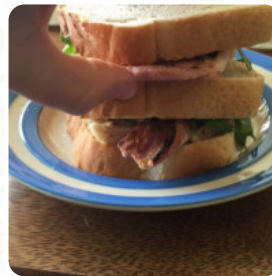

Here you can find the [menu](#) of **The Coffee Hideout** in Gedling. At the moment, there are **17** menus and drinks on the food list. You can inquire about changing offers via phone. What [Dennis Hughes](#) likes about The Coffee Hideout:

My daughter wanted to have afternoon tea here with a few pals to celebrate her 8th birthday. Hazel and her team could not have been more helpful and professional. The food and service was amazing and nothing was too much trouble. Absolutely recommend. lovely and clean cafe. [read more](#). The restaurant is accessible and can therefore also be used with a wheelchair or physiological limitations, Depending on the weather, you can also sit outside and be served. The comprehensive range of coffee and tea specialties greatly enhances the value of a visit to The Coffee Hideout, In the morning they serve a *extensive breakfast* here. Look forward to the enjoyment of [tasty vegetarian dishes](#), Here you'll find sweet pastries and cake, simple snacks and chilled refreshments and hot drinks.