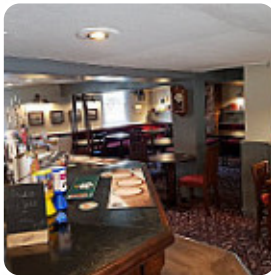

The Stag Pheasant Menu

<https://menulist.menu>
28 School Street, Hillmorton, Rugby, United Kingdom
+441788877470

The **menu for The Stag Pheasant** from Rugby is currently not available. On our website you can find a large selection of other meal plans from Rugby as well. Why not take a look or help Menulist and upload the menu here. What [User](#) likes about The Stag Pheasant:

Went there for an early Christmas dinner with family and the food was fabulous. Had roast sirloin of beef and it was so tender. Oh and the Baileys cheesecake I had for dessert was to die for!! [read more](#). The place also offers the possibility to sit outside and eat and drink in beautiful weather, and there is no-charge WiFi. The premises on site are accessible, and therefore no problem for visitors with wheelchairs or physical limitations. What [User](#)

doesn't like about The Stag Pheasant:

This is a pub and very loosely a restaurant. The pub side is ok but the restaurant is very poorly managed. It's forever shutting at short notice. And the landlords don't seem to know what people want. And how to react accordingly. [read more](#). A roundtrip through Great Britain without getting on a plane is effortlessly possible when it comes to culinary delights: The Stag Pheasant in [Rugby](#) traditionally shines for instance with *Fish and Chips*, *mashed potatoes* or *roast with Yorkshire Pudding* and for dessert a fine Trifle, You can also unwind at the bar with a **freshly tapped beer** or other alcoholic and non-alcoholic drinks.