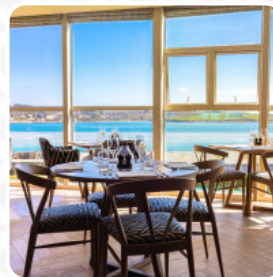

Here you can find the menu of Harbour At The Metropole in Cornwall, Isles of Scilly. At the moment, there are 8 dishes and drinks on the food list. You can inquire about **changing offers** via phone. What [User](#) likes about Harbour At The Metropole:
the service fits the views- super! we were in the hotel, on a short break, and after check-in we dived into the bar area, first to take the look and have a snack. menu is interesting, my wife went for the sausage sandwich while I went with a side of chips and a glass wee for toast. this was a great experience, even if we miss the vinegar, because of an infall in the hotel on that morning, where they spilled the 5 gal... [read more](#). The diner and its premises are wheelchair accessible and thus usable with a wheelchair or physiological disabilities, Depending on the weather conditions, you can also sit outside and eat and drink. WiFi is available at no extra cost. During meals, a refreshing drink is essential. In this **gastropub**, you will find not only exquisite menus, but also a large and comprehensive diversity of good beers and other alcoholic drinks that compliment the food, In the morning they serve a tasty breakfast here. You can also relax at the bar after the meal (or during it) and enjoy a *alcoholic or non-alcoholic drink*, In addition, the latest games or races can be watched on the big screen in this sports bar, which the visitors also love.