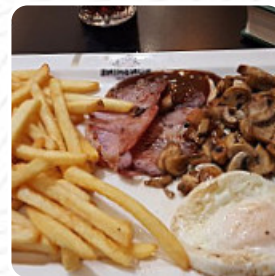

Sunshine Coffee Menu

<https://menulist.menu>

42 High Street, Shepway, United Kingdom

+441303266163 - <https://www.facebook.com/Sunshine-Cafe-238342392871998/>

On this webpage, you can find the **complete [menu](#) of Sunshine Coffee** from Shepway. Currently, there are 16 courses and drinks up for grabs. For **seasonal or weekly deals**, please contact the restaurant owner directly. You can also contact them through their website. What [User](#) likes about Sunshine Coffee: