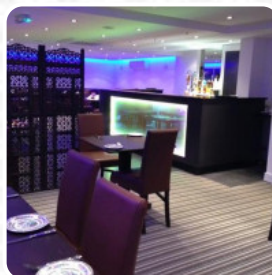

The Curry Inn Menu

<https://menulist.menu>

12 Station Yard, Mid Suffolk, United Kingdom

+441449722990 - <http://www.facebook.com/curry.inn.31/>

We might have the meal plan of The Curry Inn from Mid Suffolk in the photos. A list of the dishes and drinks can be found further down. Are you currently at The Curry Inn or planning a visit? Help us by [publishing an overview of the dishes and drinks here](#). What [User](#) likes about The Curry Inn:

The Curry Inn does not fail. Table for 8 at short notice as The Indian Lounge down the road f*cked up massively. The Curry Inn service and food was outstanding. Thanks guys!! [read more](#). When the weather is good you can also eat outside, And into the accessible spaces also come customers with wheelchairs or physiological limitations. What [Courrieu](#) doesn't like about The Curry Inn: