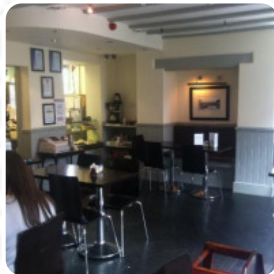

Merchants Fish Menu

<https://menulist.menu>

78, Load Street, Wyre Forest, United Kingdom

+441299402787 - <http://www.merchantsfishandchips.com/>

Here you can find the [menu](#) of Merchants Fish in Wyre Forest. At the moment, there are **9** dishes and drinks on the menu. You can inquire about seasonal or weekly deals via phone. What [User](#) likes about Merchants Fish: can highly recommend merchants fish and chip restaurant. freshly cooked eating, damp fish, crispy teig and great chips. they also make a great cuppa and the staff is very friendly. visited a few times and will be next time in bewdley. [read more](#). In nice weather you can even eat in the outdoor area, And into the accessible spaces also come guests with wheelchairs or physical limitations. What [User](#) doesn't like about Merchants Fish: Awful food had faggots chips and peas faggots had mold on and under cooked peas where luke warm also ordered pie chips and gravey chips tasted like dirt and my pie was bland with little to no flavour [read more](#). A selection of **delicious seafood courses** is offered by the Merchants Fish from Wyre Forest, Particularly fans of the English cuisine are excited about the large diversity of traditional menus and love the typical English cuisine. Most meals are prepared in the shortest time for you and served, there are also *tasty* [vegetarian recipes](#) on the menu.