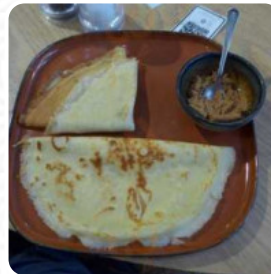

Here you can find the [menu](#) of *Lulu Home Interior Café Ixelles* in Ixelles. At the moment, there are 14 courses and drinks on the food list. You can inquire about **changing offers** via phone. What [User](#) likes about Lulu Home Interior Café Ixelles:

Perfectly located and paired with a great furniture design shop. Highly recommend the maple pecan cookie, speculoos brownie and cream cheese frosting carrot cake! [read more](#). What [User](#) doesn't like about Lulu Home Interior Café Ixelles:

Extremely long delay to get our furniture. On top of it, we bought a table and I asked where it was made, they said Romania or Eastern Europe, which is great. Once we had the table delivered, we found out that it was made in China! So much to say about sustainability. Very dishonest. [read more](#). In the morning, a **tasty brunch** is offered at Lulu Home Interior Café Ixelles in Ixelles that you can celebrate according to your mood, Among the customers, especially delicious **juices** are highly sought after. It should not be forgotten that there is a extensive selection of coffee and tea specialties in this restaurant.