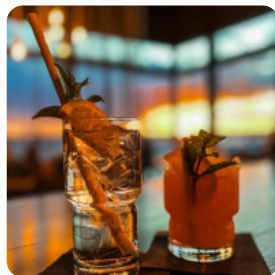

Moro Sky Menu

<https://menulist.menu>

Ratapihankatu 43, 33100 Tampere, Finland, Hyvinge

+358107860121 - <http://www.raflaamo.fi/fi/tampere/moro-sky-bar-solo-sh-torni-tre>