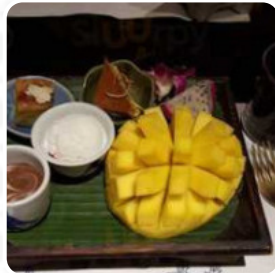

Blue Elephant Menu

<https://menulist.menu>

Chaussée De Waterloo Waterloosesteenweg 1120, 1180 Uccle Ukkel, Belgium
+3223744962

On this homepage, you can find the **complete menu** of **Blue Elephant** from Uccle. Currently, there are **3** menus and drinks up for grabs. For changing offers, please contact the owner of the restaurant directly. You can also contact them through their website. Get ready for imaginative combinations of different products at Blue Elephant in Uccle that perfectly embody the concept of a first-class fusion cuisine, Thai dishes are prepared here with the popular spices and fish sauces. The *Asian fusion cuisine* is likewise an important part of Blue Elephant. Anyone who finds the normal and generally known meals too ordinary can here approach with a willingness to experiment and try some unexpected combination of ingredients enjoy, On the menu there are also several Asian menus.