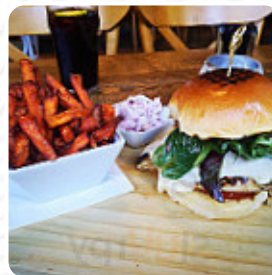

On this webpage, you can find the complete menu of The Wheatsheaf from Cheltenham. Currently, there are 11 menus and drinks up for grabs. For seasonal or weekly deals, please contact the owner of the restaurant directly.

You can also contact them through their website. What [User](#) likes about The Wheatsheaf:

the best Sunday roast that I had in the old! brilliant service and amazing eating, I honestly cannot recommend it enough. we went with our 2.5-year-old and 10-month and felt very welcome. [read more](#). When the weather is good you can also eat outside, And into the accessible spaces also come guests with wheelchairs or physical limitations. WiFi is available for free. What [User](#) doesn't like about The Wheatsheaf:

Sunday Lunch is expensive ,but usually worth every penny ,sadley ,not this time ,we were dissapointed .Mean portions ,had to ask for the veg as it didnt arrive ,then a stingey amount for two people. Won't go again . [read more](#). A journey through Great Britain without getting on a plane is absolutely possible when it comes to culinary delights: The Wheatsheaf in Cheltenham traditionally shines for example with Fish and Chips, mashed potatoes or roast with Yorkshire Pudding and as dessert a **sweet Trifle**, Here, the meat is freshly grilled on an open flame.

Of course, the right drink to accompany a meal is a must; for this purpose, this **gastropub** offers you a large range of fine, regional alcoholic beverages like beer or wine, there are also delicious [vegetarian](#) recipes in the menu.