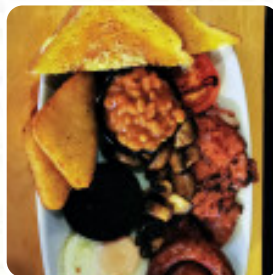

## *Traveller's Rest Menu*

<https://menulist.menu>

Ullswater & Around, Glenridding, Eden, United Kingdom

**(+44)1768482298 - <https://www.facebook.com/The-Travellers-Rest-Glenridding-422678941091338/>**

Here you can find the menu of Traveller's Rest in Eden. At the moment, there are 17 menus and drinks on the card. You can inquire about [changing offers](#) via phone. What [RazzyBtheFirst](#) likes about Traveller's Rest: The weather was favourable and we were able to grab the last bench seat at the front of the pub in the sunshine. Initial confusion when I asked the lady behind the bar which Jennings ales were available. She'd not heard of Jennings despite there being a Jennings lorry unloading barrels outside. Turns out they deliver everybody else's beer. The Wainwright amber ale was excellent. We both ordered the fish and chips and... [read more](#). When the weather conditions is good you can also have something outside. What [Jayden Harris](#) doesn't like about Traveller's Rest:

Brilliant setting, but after everywhere else in town being too busy to accommodate us at 5:30pm, we ended up at the Travellers Rest. Even though it wasn't very busy at all, there was a 2 hours wait for food! Yes, 2 HOURS. I have never been told to wait for two hours before at a restaurant/pub. Very disappointing. [read more](#). For breakfast, a **tasty brunch** is offered at Traveller's Rest in Eden that you can celebrate according to your mood. It's possible to chill out at the bar with a **freshly tapped beer** or other alcoholic and non-alcoholic drinks. Furthermore, you can order fresh *roasted meat*, Lovers of the English cuisine are impressed by the extensive variety of traditional dishes and enjoy the taste of England.