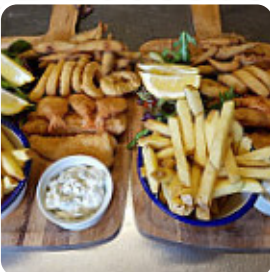

Here you can find the [menu of The New Inn](#) in Warwick. At the moment, there are 7 courses and drinks on the menu. You can inquire about *seasonal or weekly deals* via phone. What [User](#) likes about The New Inn: we were looking for a cozy old school where we could get a roast and what we have and more. so beautiful to enter into a real pub, the atmosphere took us back into our childhood and the service was amazing such friendly people. we will use this hidden gem more often as eating was excellent thanks [read more](#). The restaurant offers complimentary WLAN for its guests, Depending on the weather, you can also sit outside and eat. The premises on site are accessible, and therefore no problem for clientele with wheelchairs or physical disabilities. What [User](#) doesn't like about The New Inn:

The waiting staff repeatedly would not bring a menu to a table of 5 who were willing to pay for a meal, we asked for a menu and were greeted with 'if you get one from inside' from two separate waiting staff 10 minutes apart. For maybe £75 worth of food this seems silly for waiting staff not to supply menus? [read more](#). The New Inn from Warwick is in demand for its delicious burgers, to which tasty fries, salads and other sides are offered, the visitors love having the chance to watch the latest games or races on the big screen in this sports bar, while also enjoying food and drinks. Furthermore, you can order fresh **roasted barbecue**, In addition, the drinks menu that is offered in this established eatery is impressive. It offers a wide diversity of beers from the region and the whole world.