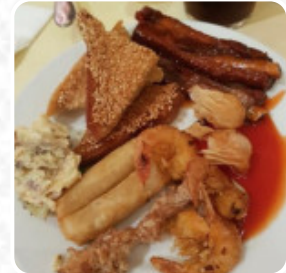

Here you can find the menu of China City in Wakefield. At the moment, there are 17 dishes and drinks on the food list. You can inquire about **seasonal or weekly deals** via phone. What [Jasmine Butler](#) likes about China City:

there is a good selection of diners, the buffet dishes are kept in small, which are good, as it means, they are often refilled. the drinks prices are a bit steep, but this is to be expected in everything you can eat. definitiw return [read more](#). The rooms in the restaurant are wheelchair accessible and can also be used with a wheelchair or physiological disabilities. China City from Wakefield is a good place for a bar to have a beer after work and be able to hang out with friends, Many guests find it particularly great that they can try the versatile, fine Chinese cuisine. The Asian fusion cuisine is likewise an important part of China City. Anyone who finds the normal and generally known dishes too ordinary can here approach with a willingness to experiment and try some exciting combination of ingredients taste, On the daily specials there are also several **Asian meals**.