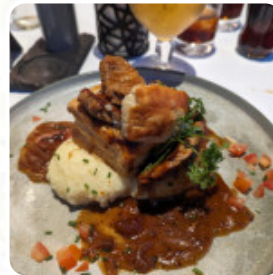

Clonmel Park Menu

<https://menulist.menu>

Poppyfield Retail Park, Cahir Rd, Clonmel, Ireland
+353526188700 - <http://www.talbothotelclonmel.ie/>