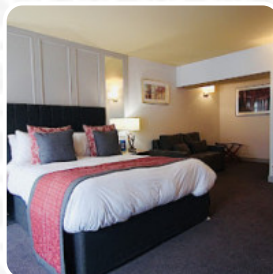

Here you can find the menu of The White Horse Inn in St Edmundsbury. At the moment, there are 17 courses and drinks on the card. You can inquire about **changing offers** via phone. What [User](#) likes about The White Horse Inn:

Went to the White Horse on Wednesday December. From the time we arrived (party of we were made to feel very welcome by the two young ladies attending us, the food was superb as was the service, would recommend to anyone First class [read more](#). What [Miriam Cahill](#) doesn't like about The White Horse Inn:

The room was spacious with a lovely comfy bed. Nice, quiet location with good views. However, the accommodation was not very clean and I found lots of dust under the bed, dead flies on the blinds and the shower curtain had black mould on it. The furniture was chipped and could do with a bit of TLC. This place has a lot to offer and the cleanliness let it down. [read more](#). A visit to The White Horse Inn becomes even more rewarding due to the comprehensive range of *coffee and tea specialties*, The fine **sandwiches**, healthy salads and other snacks are also suitable for a snack. If you'd like something after-dinner treat for dessert, The White Horse Inn does not disappoint with its large selection of desserts, Particularly fans of the British cuisine are excited about the large selection of traditional menus and love the typical English cuisine.