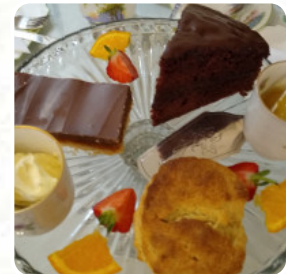

On this site, you can find the complete [menu](#) of Middleton Post Office Tea Parlour from Ryedale. Currently, there are **17** menus and drinks up for grabs. For **changing offers**, please contact the owner of the restaurant directly.

You can also contact them through their website. What [User](#) likes about Middleton Post Office Tea Parlour: We have just found this lovely little gem of a tea parlour we just thought we would stop for a coffee. What a shock this is a fantastic place you must stop here if you are passing. This tea parlour surpasses Betty's tea room in York. Fantastic service, well mannered and very polite we will definitely come here again [read more](#). When the weather conditions is pleasant you can also have something outside. At Middleton Post Office Tea Parlour in

Ryedale, a delicious brunch is served for breakfast, where you can have your fill pamper your taste buds, Furthermore, you can get sweet treats, cake, simple snacks and chilled refreshments and hot beverages here. Additionally, there are a plethora of *iconic British* meals on the menu guaranteed to satiate every Anglophile's hunger, The guests of the restaurant also appreciate the extensive selection of various coffee and tea specialities that the restaurant has to offer.