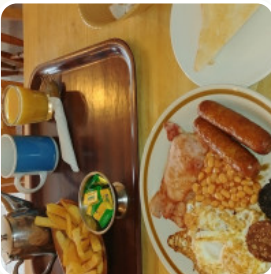

A comprehensive menu of Leslie's Diner from [Skibbereen](#) covering all 17 dishes and drinks can be found here on the card. For **changing offers**, please get in touch via phone or use the contact details provided on the website.

What [Claudia Miller](#) likes about Leslie's Diner:

Great, great, great food, good selection even for vegetarians, friendly service, perfect location, plenty of free parking, indoor and outdoor seating. Whoever is looking for the best fish'n'chips in West Cork, good portions to make sure you won't leave hungry. Located just across from Lidl, it's a great way to spend your waiting time for these shoppers to come out. Don't look here for white table clothes, but who nee... [read more](#). In beautiful weather you can even be served in the outdoor area. What [Z3487NPmarionp](#) doesn't like about Leslie's Diner:

on recent visit the fish has been overcooked and difficult to cut into. The chips had been reheated and were dry.

It used to be very good but this visit was very disappointing [read more](#). A visit to Leslie's Diner becomes even more rewarding due to the comprehensive range of **coffee and tea specialties**, here they serve a *comprehensive brunch* for breakfast. Furthermore, the surroundings of the original American diner turns the meal into an extraordinary event.