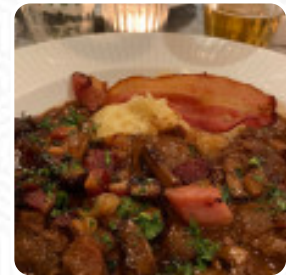

On this homepage, you can find the **complete [menu](#) of Cote Brasserie Salisbury** from Wiltshire. Currently, there are 17 menus and drinks available. For changing offers, please contact the restaurant owner directly. You can also contact them through their website. What [ppw](#) likes about Cote Brasserie Salisbury:

Loved this cozy French brasserie. Everyone was friendly welcoming. The cheese souffle was amazing, as was the rest of our meal. Just a lovely experience. Highly recommend. [read more](#). The restaurant and its rooms are wheelchair accessible and thus usable with a wheelchair or physiological limitations, Depending on the weather conditions, you can also sit outside and have something. WiFi is available without additional charges. What

[Rachiet1983](#) doesn't like about Cote Brasserie Salisbury:

Booked a table with friends for the jazz lunch, which we were highly looking forward to. Felt very disappointed as couldn't hear any of the saxophonist in the other room. Very poorly falsely advertised. Food was amazing so it was such a huge shame [read more](#). A visit to Cote Brasserie Salisbury becomes even more rewarding due to the extensive range of **coffee and tea specialties**, here they serve a **comprehensive brunch** for breakfast.

Furthermore, they serve you *flavorful [seafood](#) dishes*, the restaurant provides also dishes from the [European](#) environment.