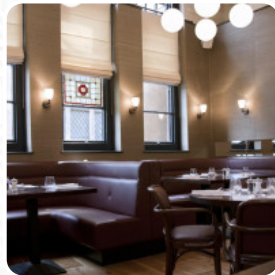

Cote Brasserie Salisbury Menu

<https://menulist.menu>

8 St. Thomas Square, Wiltshire, United Kingdom

(+44)1722335164 - <http://www.cote.co.uk/restaurant/salisbury>

On this homepage, you can find the **complete [menu](#) of Cote Brasserie Salisbury** from Wiltshire. Currently, there are 17 menus and drinks available. For changing offers, please contact the restaurant owner directly. You can also contact them through their website. What [ppw](#) likes about Cote Brasserie Salisbury:

[Rachiet1983](#) doesn't like about Cote Brasserie Salisbury:

Booked a table with friends for the jazz lunch, which we were highly looking forward to. Felt very disappointed as couldn't hear any of the saxophonist in the other room. Very poorly falsely advertised. Food was amazing so it was such a huge shame [read more](#). A visit to Cote Brasserie Salisbury becomes even more rewarding due to the extensive range of **coffee and tea specialties**, here they serve a **comprehensive brunch** for breakfast.