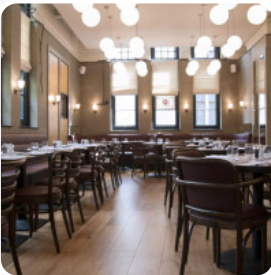

Cote Brasserie Salisbury Menu

<https://menulist.menu>

8 St. Thomas Square, Wiltshire, United Kingdom

(+44)1722335164 - <http://www.cote.co.uk/restaurant/salisbury>

On this homepage, you can find the **complete [menu](#) of Cote Brasserie Salisbury** from Wiltshire. Currently, there are 17 menus and drinks available. For changing offers, please contact the restaurant owner directly. You can also contact them through their website. What [ppw](#) likes about Cote Brasserie Salisbury:

[Rachiet1983](#) doesn't like about Cote Brasserie Salisbury:

Booked a table with friends for the jazz lunch, which we were highly looking forward to. Felt very disappointed as couldn't hear any of the saxophonist in the other room. Very poorly falsely advertised. Food was amazing so it was such a huge shame [read more](#). A visit to Cote Brasserie Salisbury becomes even more rewarding due to the extensive range of **coffee and tea specialties**, here they serve a **comprehensive brunch** for breakfast.