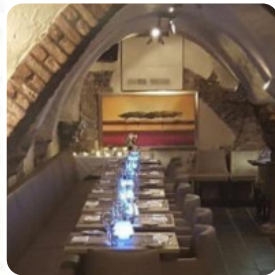

La Cave Menu

<https://menulist.menu>

Emile Braunplein 15, Gent, Belgium

+3292257597 - <http://www.facebook.com/RestaurantBrasil/>