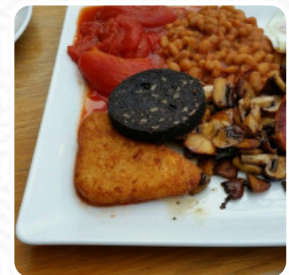

Hindelinis Cafe Menu

<https://menulist.menu>

Ribblesdale Park, Ribble Valley, United Kingdom

+441200445227,+441200415304 - <http://www.ribblesdalepark.com>