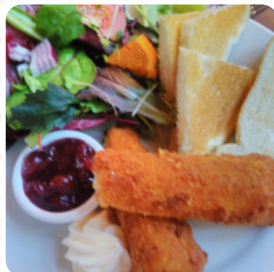

The Saye And Sele Arms Menu

<https://menulist.menu>

Main Road, Cherwell, United Kingdom

+441295263348 - <http://www.sayeandselearms.co.uk/index.php?section=home>

A comprehensive [menu](#) of The Saye And Sele Arms from Cherwell covering all 17 menus and drinks can be found here on the food list. For **changing offers**, please get in touch via phone or use the contact details provided on the website. What [Exm357](#) likes about The Saye And Sele Arms: Situated about 250m from Broughton Castle, v welcoming looking pub, bright interior, friendly staff, extensive menu, we enjoyed our Sunday lunch (pork loin), but disappointing bread and butter pud (little taste), excellent beer. Would revisit. [read more](#). The place also offers the possibility to sit outside and have something in beautiful weather, And into the accessible rooms also come visitors with wheelchairs or physiological limitations. WLAN is available at no extra cost. A visit to The Saye And Sele Arms is particularly valuable due to the large selection of coffee and tea specialties, Besides, the light and healthy menus in the specialty list are among the favorite dishes of the visitors. If you decide to come for breakfast, a **hearty brunch** is ready for you, Particularly fans of the English cuisine are excited about the large selection of traditional dishes and love the typical English cuisine.