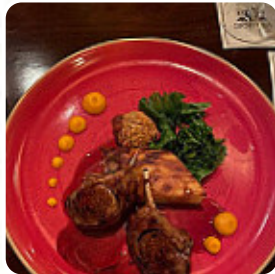

Wineport Lodge Menu

<https://menulist.menu>
Glasson, Athlone, Ireland
+353906439010 - <http://www.wineport.ie/dining.html>