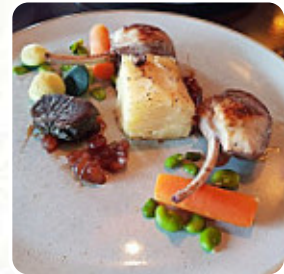

Wineport Lodge Menu

<https://menulist.menu>
Glasson, Athlone, Ireland
+353906439010 - <http://www.wineport.ie/dining.html>