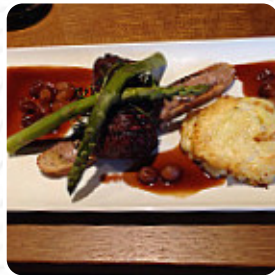

New Inn Menu

<https://menulist.menu>

Wetherby Road, Leeds, United Kingdom

+441937584713,+441132892748 - <https://www.blackrosepubs.com/newinn>