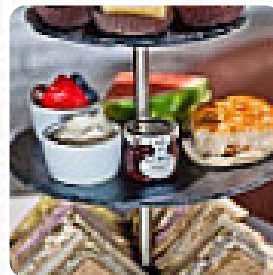

A complete [menu](#) of Amore Coffee And Desserts from Bolton covering all 17 meals and drinks can be found here on the menu. For changing offers, please get in touch via phone or use the contact details provided on the website. What [Louma Major](#) likes about Amore Coffee And Desserts:

A nice little cafe worth checking out. I don't normally write reviews but this deserves one. Food was great and comes on time. Staff are very professional and super friendly which made the atmosphere even better. Would recommend 100%. [read more](#). The restaurant also offers the possibility to sit outside and have something in beautiful weather, And into the accessible spaces also come clientele with wheelchairs or physiological limitations. What [Grant Wood](#) doesn't like about Amore Coffee And Desserts:

visit on Sunday for a dam the coffee shops were the quality scale, no salt cord on Sunday, so a plastic salt pot had to be bought from one load and they had only for all tables, not good for...hygiene as well as covid etc. the dame behind the theke had not had a hair net on and was constantly to grind and then sandwiches and toasties without making their hand shoes the quality of the toasties, as barely cheese in the... [read more](#). The Amore Coffee And Desserts from Bolton serves various *flavorful seafood dishes*, there are also fine [vegetarian](#) recipes in the menu. Also, there are many **timeless British** menus on the card that will satisfy any lover of British cuisine, For you, the dishes are normally prepared in the shortest time and fresh.