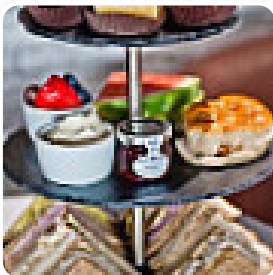

A complete [menu](#) of Amore Coffee And Desserts from Bolton covering all 17 meals and drinks can be found here on the menu. For changing offers, please get in touch via phone or use the contact details provided on the website. What [Louma Major](#) likes about Amore Coffee And Desserts:

A nice little cafe worth checking out. I don't normally write reviews but this deserves one. Food was great and comes on time. Staff are very professional and super friendly which made the atmosphere even better. Would recommend 100%. [read more](#). The restaurant also offers the possibility to sit outside and have something in beautiful weather, And into the accessible spaces also come clientele with wheelchairs or physiological limitations. What [Grant Wood](#) doesn't like about Amore Coffee And Desserts:

visit on Sunday for a dam the coffee shops were the quality scale, no salt cord on Sunday, so a plastic salt pot had to be bought from one load and they had only for all tables, not good for...hygiene as well as covid etc. the dame behind the theke had not had a hair net on and was constantly to grind and then sandwiches and toasties without making their hand shoes the quality of the toasties, as barely cheese in the... [read more](#). The Amore Coffee And Desserts from Bolton serves various *flavorful seafood dishes*, there are also fine [vegetarian](#) recipes in the menu. Also, there are many **timeless British** menus on the card that will satisfy any lover of British cuisine, For you, the dishes are normally prepared in the shortest time and fresh.