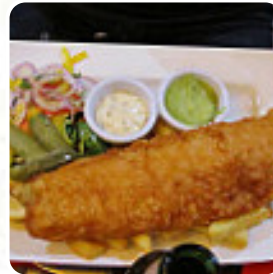

A comprehensive menu of George Dragon Ibis Earls Court from Hammersmith and Fulham covering all 17 meals and drinks can be found here on the menu. For **changing offers**, please get in touch via phone or use the contact details provided on the website. What [User](#) likes about George Dragon Ibis Earls Court:

staying at ibis hotel and visiting the pub before location. the prices are good for london, the staff was friendly.

Please note that the opening times have changed in comparison to the existing ones on the website of the neighbouring conference center. the pub closes [read more](#). The restaurant is accessible and can therefore also be used with a wheelchair or physical disabilities, Depending on the weather conditions, you can also sit outside and eat. WLAN is available at no extra cost. What [User](#) doesn't like about George Dragon Ibis Earls Court:

stay at the ibis hotel so decided to visit the gasthof. it was ok very dated decor. the beverage prices were not extorted for the london prices. what I found shocking but was that they added service fee to their bill! the service was not worth an additional...charge [read more](#). Tasty pizza is baked fresh at George Dragon Ibis Earls Court in Hammersmith and Fulham using a traditional method, Those who are passionate about the British cuisine will

enjoy the extensive selection of traditional menus and indulge in the taste of England. If you want to have breakfast, a **tasty brunch** awaits you, You can take a break at the bar with a cool beer or other alcoholic and non-alcoholic drinks.