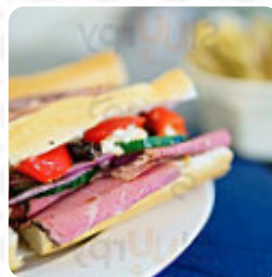

Here you can find the [menu](#) of **Le Parc Français** in BROMLEY. At the moment, there are **17** menus and drinks on the food list. You can inquire about changing offers via phone. What [User](#) likes about Le Parc Français: quality food, service impeccable! I'm not surprised we had to go outside to eat as we were full of humans. price wise expensive, good atmospheric large families, does awards as very close to the park [read more](#). In beautiful weather you can even eat and drink in the outdoor area, And into the accessible rooms also come clientele with wheelchairs or physiological limitations. What [JJaci](#) doesn't like about Le Parc Français:

Coffee sometimes great sometimes like hot milk depending on who makes it Inside is a bit odd since they've changed the lay out since lock down. Sometimes friendly but frequently treat customers as an inconvenience [read more](#). At Le Parc Français in BROMLEY, there's a hearty brunch in the morning where you can eat as much as you want enjoy, and you can expect typical Italian cuisine with classics like pizza and pasta. There are also tasty menus available, typical for Europe, The customers of the restaurant are also thrilled with the large variety of various *coffee and tea specialities* that the restaurant offers.