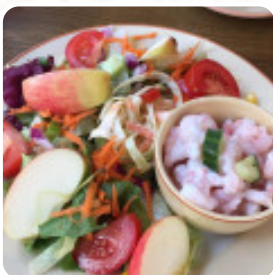

## ***Kingfisher Cafe Menu***

<https://menulist.menu>  
9 Saville St, Ryedale, United Kingdom  
**+441653695265**

On this webpage, you can find the complete menu of Kingfisher Cafe from Ryedale. Currently, there are 17 courses and drinks up for grabs. For **seasonal or weekly deals**, please contact the owner of the restaurant directly. You can also contact them through their website. What [User](#) likes about Kingfisher Cafe: