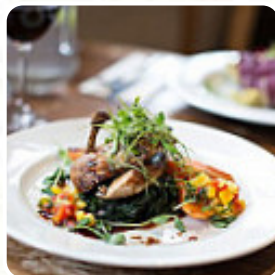

The Roundhouse Menu

<https://menulist.menu>

2 North Side, Common, Wandsworth, United Kingdom

(+44)2073268580,(+44)2072236186 - <http://www.theroundhousewandsworth.com>