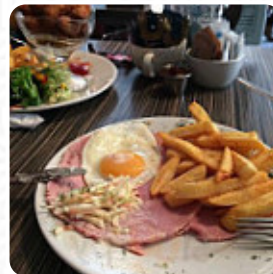

Walnut Grove Menu

<https://menulist.menu>

25 Durngate Street, West Dorset, United Kingdom

+441305268882 - <https://www.facebook.com/Walnut-grove-coffee-shop-720071834724769/>