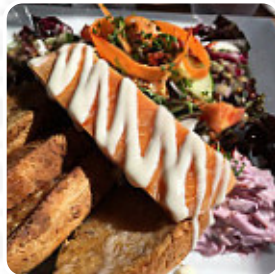

## ***Glenfinnan Station Museum Dining Car Menu***

<https://menulist.menu>

Station Cottage, Highland, United Kingdom

+447979417115 - <https://glenfinnanstationmuseum.co.uk/facilities/dining-car/>

As soon as we have an overview of dishes and drinks for Glenfinnan Station Museum Dining Car from Highland, we will publish it here. In the meantime, feel free to take a look at the meal plans in the surrounding area. Or help us by **publishing a photo of the menu here**. What [User](#) likes about Glenfinnan Station Museum Dining Car: We visit this Dining Car after visiting Glenfinnan Viaduct. Great place to visit for lunch, the decoration and the atmosphere is unique, we had ordered soups and sandwiches that were perfect. You can combine dining Car with Station Museum [read more](#). When the weather conditions is pleasant you can also eat and drink outside.

What [User](#) doesn't like about Glenfinnan Station Museum Dining Car:

Been coming here for a long time and we have love it but unfortunately they have changed things by taking away some of the seating along with the character also the menu has also changed not for the better bring back the soup and sandwiches deal . The coffee was cold and when we complained and was told it was as hot as it was going to get !! We will not be back !! [read more](#). In the morning, you can enjoy a **appetizing brunch** at Glenfinnan Station Museum Dining Car, as much as you want.

## *These types of dishes are being served*

BREAD

PANINI

TUNA STEAK

SALAD

SOUP