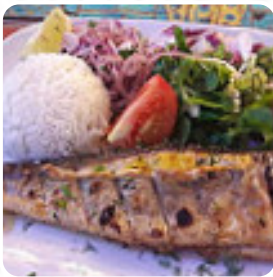

Niwan Turkish Menu

<https://menulist.menu>

31-33 Midland Road, Wellingborough, United Kingdom

+441933276807 - <https://www.facebook.com/pg/NiwanRestaurant/about/?ref=page_internal>