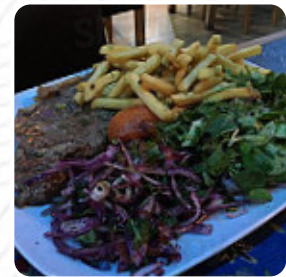

Niwan Turkish Menu

<https://menulist.menu>

31-33 Midland Road, Wellingborough, United Kingdom

+441933276807 - https://www.facebook.com/pg/NiwanRestaurant/about/?ref=page_internal

A **comprehensive menu** of Niwan Turkish from [Wellingborough](#) covering all 16 courses and drinks can be found here on the menu. For **seasonal or weekly deals**, please get in touch via phone or use the contact details provided on the website. What [User](#) likes about Niwan Turkish:

7 of us went and had the full meal, oh my quality so much eat! beautiful cold appetizers of really delicious and various dips, hot meze then the largest mixed grill! loads of different meats with rice and salad, we have hardly made a delle in it! the only small disappointment was the dessert, we hoped for many different Turkish bakers, which there were some but mixed with strawberry cheesecake and chocolate cheesecak... [read more](#). The restaurant and its premises are wheelchair accessible and thus usable with a wheelchair or physiological disabilities, Depending on the weather conditions, you can also sit outside and be served. What [User](#) doesn't like about Niwan Turkish: