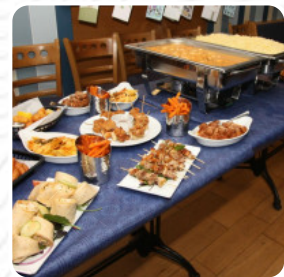

Square View Menu

<https://menulist.menu>

Middle Road, Carrickfergus, United Kingdom

+447786047448 - <http://www.carrickferguscricket.org/#!/the-square-view-restaurant/cpoo>