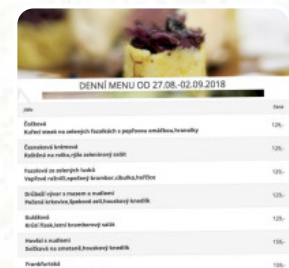

## Restaurace Lodenice Menu

<https://menulist.menu>

Lipno Nad Vltavou 1000, Lipno Nad Vltavou, Lipno Nad Vltavou, Czech Republic, Lipno nad Vltavou

+420774892985 - <http://www.restaurace-lodenice.cz/>

Here you can find the [menu](#) of Restaurace Lodenice in Lipno nad Vltavou. At the moment, there are 17 dishes and drinks on the card. You can inquire about **changing offers** via phone. What [User](#) likes about Restaurace Lodenice: already eaten several times well. above all, the day card, as now too star, always offers something special. we go every time we go to the lipno, at least once there. also the service team is friendly and attentive. [read more.](#) The restaurant offers complimentary WLAN for its guests, And into the accessible spaces also come clientele with wheelchairs or physical limitations. If the weather conditions are right, you can also be served outside. What [User](#) doesn't like about Restaurace Lodenice: beer with friends cool, even overlooking water and sitting on the terrace. for a romantic dinner certainly not. cleanliness, service average, food in relation to the location of the tai diameter, but a somewhat cold atmosphere. interior menu. [read more.](#) Restaurace Lodenice from Lipno nad Vltavou is a good option for a bar if you want to have a drink after work and sit with friends or alone, the place provides also **meals from the [European environment.](#)**