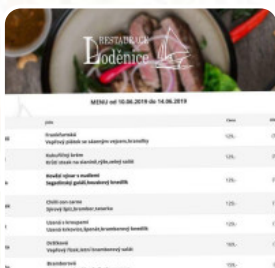

## Restaurace Lodenice Menu

<https://menulist.menu>

Lipno Nad Vltavou 1000, Lipno Nad Vltavou, Lipno Nad Vltavou, Czech Republic, Lipno nad Vltavou

+420774892985 - <http://www.restaurace-lodenice.cz/>

Here you can find the [menu](#) of Restaurace Lodenice in Lipno nad Vltavou. At the moment, there are 17 dishes and drinks on the card. You can inquire about **changing offers** via phone. What [User](#) likes about Restaurace Lodenice: already eaten several times well. above all, the day card, as now too star, always offers something special. we go every time we go to the lipno, at least once there. also the service team is friendly and attentive. [read more.](#) The restaurant offers complimentary WLAN for its guests, And into the accessible spaces also come clientele with wheelchairs or physical limitations. If the weather conditions are right, you can also be served outside. What [User](#) doesn't like about Restaurace Lodenice: beer with friends cool, even overlooking water and sitting on the terrace. for a romantic dinner certainly not. cleanliness, service average, food in relation to the location of the tai diameter, but a somewhat cold atmosphere. interior menu. [read more.](#) Restaurace Lodenice from Lipno nad Vltavou is a good option for a bar if you want to have a drink after work and sit with friends or alone, the place provides also **meals from the [European environment.](#)**