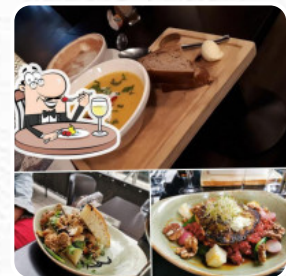

Egor Co Menu

<https://menulist.menu>

Norge, Norway

<http://www.egerco.no>

Here you can find the [menu](#) of **Egor Co** in Norge. At the moment, there are 17 courses and drinks on the food list. You can inquire about **seasonal or weekly deals** via phone. What [Alvaro Rodriguez](#) likes about Egor Co: Ok chicken Sandwich, beer was a bit sour which I know it shouldn't be Service: Dine in Meal type: Lunch Price per person: kr 200–300 Food: 3 Service: 4 Atmosphere: 4 [read more](#). The premises on site are wheelchair accessible and can also be used with a wheelchair or physical disabilities, and there is free WLAN. If the weather conditions are right, you can also eat and drink outside. What [Erik Bjerke](#) doesn't like about Egor Co: Disappointed!. Last visit was very pleasant, but with new owners this was a Salt&Pepper experience. Staff did their best but it was not we expected. Service: Dine in Meal type: Dinner Price per person: kr 200–300 Food: 2 Service: 2 Atmosphere: 2 [read more](#). The chance to try and feel like you're in Hollywood; that's doable in this *charming decorated diner*, Generally, the dishes are prepared in a short time and fresh for you. When you're not so hungry, you can just treat yourself to one of the fine sandwiches, a healthy salad or another snack, Besides, of course, the environment plays a central role, so the customers not only appreciate the delicious dishes, but also the bistro itself appreciate.

PANNA COTTA

Coffee

COFFEE

LATTE

These types of dishes are being served

BURGER

PANINI

SOUP