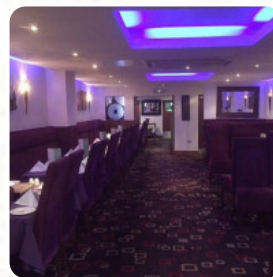

Asha Bangladeshi Cuisine Menu

<https://menulist.menu>
179 Lyndhurst Road, New Forest, United Kingdom
+442380292885

We might have the menu of Asha Bangladeshi Cuisine from New Forest in the photos. A meal plan can be found further down. Are you currently at Asha Bangladeshi Cuisine or planning a visit? Help us by [publishing a photo of the menu here](#). What [User](#) likes about Asha Bangladeshi Cuisine:

Asha was recommended to me so decided to give it a try. And wow it certainly didn't disappoint. The menu was easily downloaded we selected a variety of dishes and gave them a call to organise a collection. From speaking to the person who took our order to the collection of food you couldn't ask for more. The restaurant was clean and very welcoming and staff were polite. And as for the food, amazing flavours, loads of... [read more](#). In beautiful weather you can even eat and drink in the outdoor area, And into the accessible rooms also come customers with wheelchairs or physiological disabilities. With *original Asian spices* tasty traditional menus are prepared in the kitchen of Asha Bangladeshi Cuisine in New Forest, Furthermore, the visitors love the creative combination of different dishes with new and partially experimental products - a nice example of successful **Asian Fusion**. Customers also appreciate the utilization of traditional **Indian spices**.