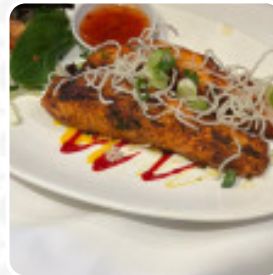

We might have [the meal plan of Robbys Fine Cuisine](#) from Dudley in the gallery. A meal plan can be found further down. Are you currently at Robbys Fine Cuisine or planning a visit? Help us by **making available an overview of the dishes and drinks here**. What [User](#) likes about Robbys Fine Cuisine:

Best Indian food in the area, always delicious and the staff is amazing. We are vegans and have always been able to have our orders modified to our dietary needs, so especially great for anyone on a special diet. Couldn't give Robby's enough praise [read more](#). The rooms in the restaurant are wheelchair accessible and can also be used with a wheelchair or physiological limitations, Depending on the weather, you can also sit outside and be served. What [User](#) doesn't like about Robbys Fine Cuisine:

From the other reviews I expected great things but this was really not that great raw garlic on a naan bread, the sheesh unbelievably salty and a compulsory service charge on a takeaway? [read more](#). At Robbys Fine Cuisine in Dudley you can look forward to creative combinations of different ingredients - all in line with the idea of a fantastic fusion cuisine, Besides, the creative blend of different menus with new and sometimes adventurous ingredients is appreciated by the visitors - a beautiful case of Asian Fusion. Customers also value the application of typical *Indian spices*, on the menu there are also a lot of **Asian dishes**.