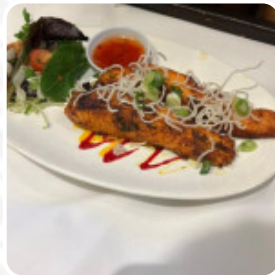

We might have [the meal plan of Robbys Fine Cuisine](#) from Dudley in the gallery. A meal plan can be found further down. Are you currently at Robbys Fine Cuisine or planning a visit? Help us by **making available an overview of the dishes and drinks here**. What [User](#) likes about Robbys Fine Cuisine:

Best Indian food in the area, always delicious and the staff is amazing. We are vegans and have always been able to have our orders modified to our dietary needs, so especially great for anyone on a special diet. Couldn't give Robby's enough praise [read more](#). The rooms in the restaurant are wheelchair accessible and can also be used with a wheelchair or physiological limitations, Depending on the weather, you can also sit outside and be served. What [User](#) doesn't like about Robbys Fine Cuisine:

From the other reviews I expected great things but this was really not that great raw garlic on a naan bread, the sheesh unbelievably salty and a compulsory service charge on a takeaway? [read more](#). At Robbys Fine Cuisine in Dudley you can look forward to creative combinations of different ingredients - all in line with the idea of a fantastic fusion cuisine, Besides, the creative blend of different menus with new and sometimes adventurous ingredients is appreciated by the visitors - a beautiful case of Asian Fusion. Customers also value the application of typical *Indian spices*, on the menu there are also a lot of **Asian dishes**.