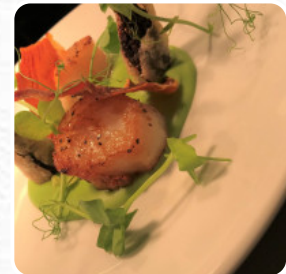

A comprehensive menu of George Dragon from East Hertfordshire covering all 12 meals and drinks can be found here on the card. For changing offers, please get in touch via phone or use the contact details provided on the website. What [User](#) likes about George Dragon:

big day sunday roast with my son and family. eat very tasty. very nice staff. new management. beautiful relaxing environment. I'll be back. try their lunch menus next. they are all the best for the future. [read more](#). In nice weather you can even be served in the outdoor area. What [User](#) doesn't like about George Dragon:

Ordered an ABERDEEN ANGUS burger. It was no more Aberdeen than I am. Grey in colour, undercooked and clearly a frozen product. Reminded me of something you'd get from a burger van in a layby. Way overpriced at £12.95 [read more](#). George Dragon from East Hertfordshire is a good option for a bar if you want to have **a drink after work** and hang out with friends, Moreover, the drinks menu of this **gastropub** offers a good and especially large selection of beers from the region and the world that are definitely worth a try. Most often, the [burgers of this place](#), which are among the highlights, are offered along with filling side dishes like fries, leaf and cabbage salads or wedges, fine vegetarian menus are also in the menu available.