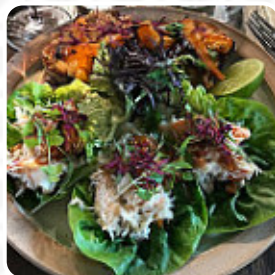

## ***The Art Shop Chapel Menu***

<https://menulist.menu>

Market Street, Monmouthshire, United Kingdom

+441873736430 - <http://artshopandgallery.co.uk/kitchen-at-the-chapel/>

On this webpage, you can find the [complete menu](#) of The Art Shop Chapel from Monmouthshire. Currently, there are 9 courses and drinks up for grabs. For seasonal or weekly deals, please contact the restaurant owner directly. You can also contact them through their website. What [User](#) likes about The Art Shop Chapel: a beautiful place to wander around, books, ceramics etc., then sit and have interesting eating. they use brot from the local 'bäckerei handwerklich,' and good welsh cheese. there are many delicious [vegetarian](#) options, good coffee and tee. vegan options always. the staff is very friendly and helpful. beautiful outside space to sit. [read more](#). The restaurant offers free WLAN for its visitors, Depending on the weather conditions, you can also sit outside and eat. The premises on site are accessible, and therefore no problem for customers with wheelchairs or physical limitations. What [User](#) doesn't like about The Art Shop Chapel: Sadly, the quality of service and attitudes towards customers depends upon whether the owner is present, or not. A tip, when you ask a customer 'how was it?' and they tell you they waited an hour for a coffee, don't tell them they are lying, when you don't like their answer. Equally don't ask, if you don't want to know. Food was good, but despite asking twice, the drinks didn't arrive until an hour after orderi... [read more](#). In the The Art Shop Chapel from Monmouthshire you can enjoy **menus as they are common in Europe**, Furthermore, you save time with the assortment of already prepared **delicacies**, without having to compromise on pleasure. Look forward to the enjoyment of tasty [vegetarian](#) dishes, Also, the visitors of the establishment love the comprehensive variety of various coffee and tea specialities that the establishment has to offer.